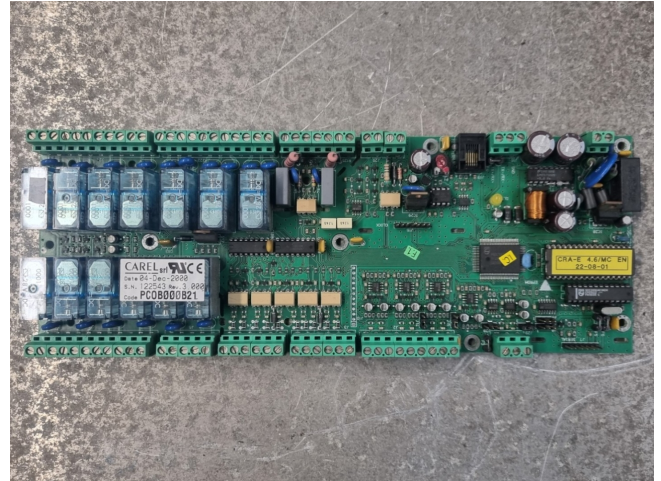

Carel PCOB000B21

Specifications

Merk	Carel
Type	PCOB000B21
Remarks	290x110x30 mm (LxWxH)
Stock	1

Description

Used Carel PCOB000B21

Gebruikte Carel PCOB000B21 printplaat.